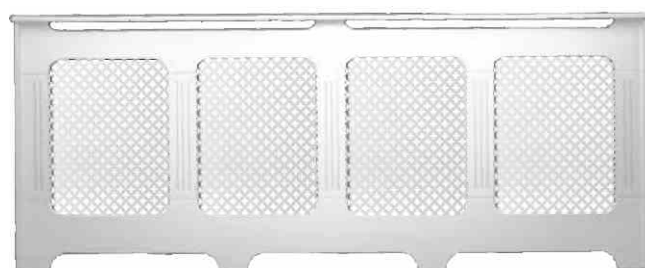

# Radiator Cabinets

• CLASSIC WHITE •

Our popular Classic radiator covers are very easy to fit together in minutes. The traditionally designed cabinet is available in five sizes in either white, oak veneer or ready to paint options to suit a range of interior decors

**Mini Radiator Cover**  
RADC200W

**Small Radiator Cover**  
RADC201W

**Medium Radiator Cover**  
RADC202W

**Large Radiator Cover**  
RADC203W

**X-Large Radiator Cover**  
RADC204W

	Mini RADC200W	Small RADC201W	Medium RADC202W	Large RADC203W	X - Large RADC204W
Ext dims	H830xW780xD180mm	H800xW1020xD180mm	H900xW1200xD200mm	H900xW1710xD200mm	H900xW2230xD200mm
Int dims	H812xW690xD133mm	H785xW930xD145mm	H882xW1110xD180mm	H882xW1640xD180mm	H882xW2160xD150mm
Weight	10kg	12kg	14kg	18kg	22kg